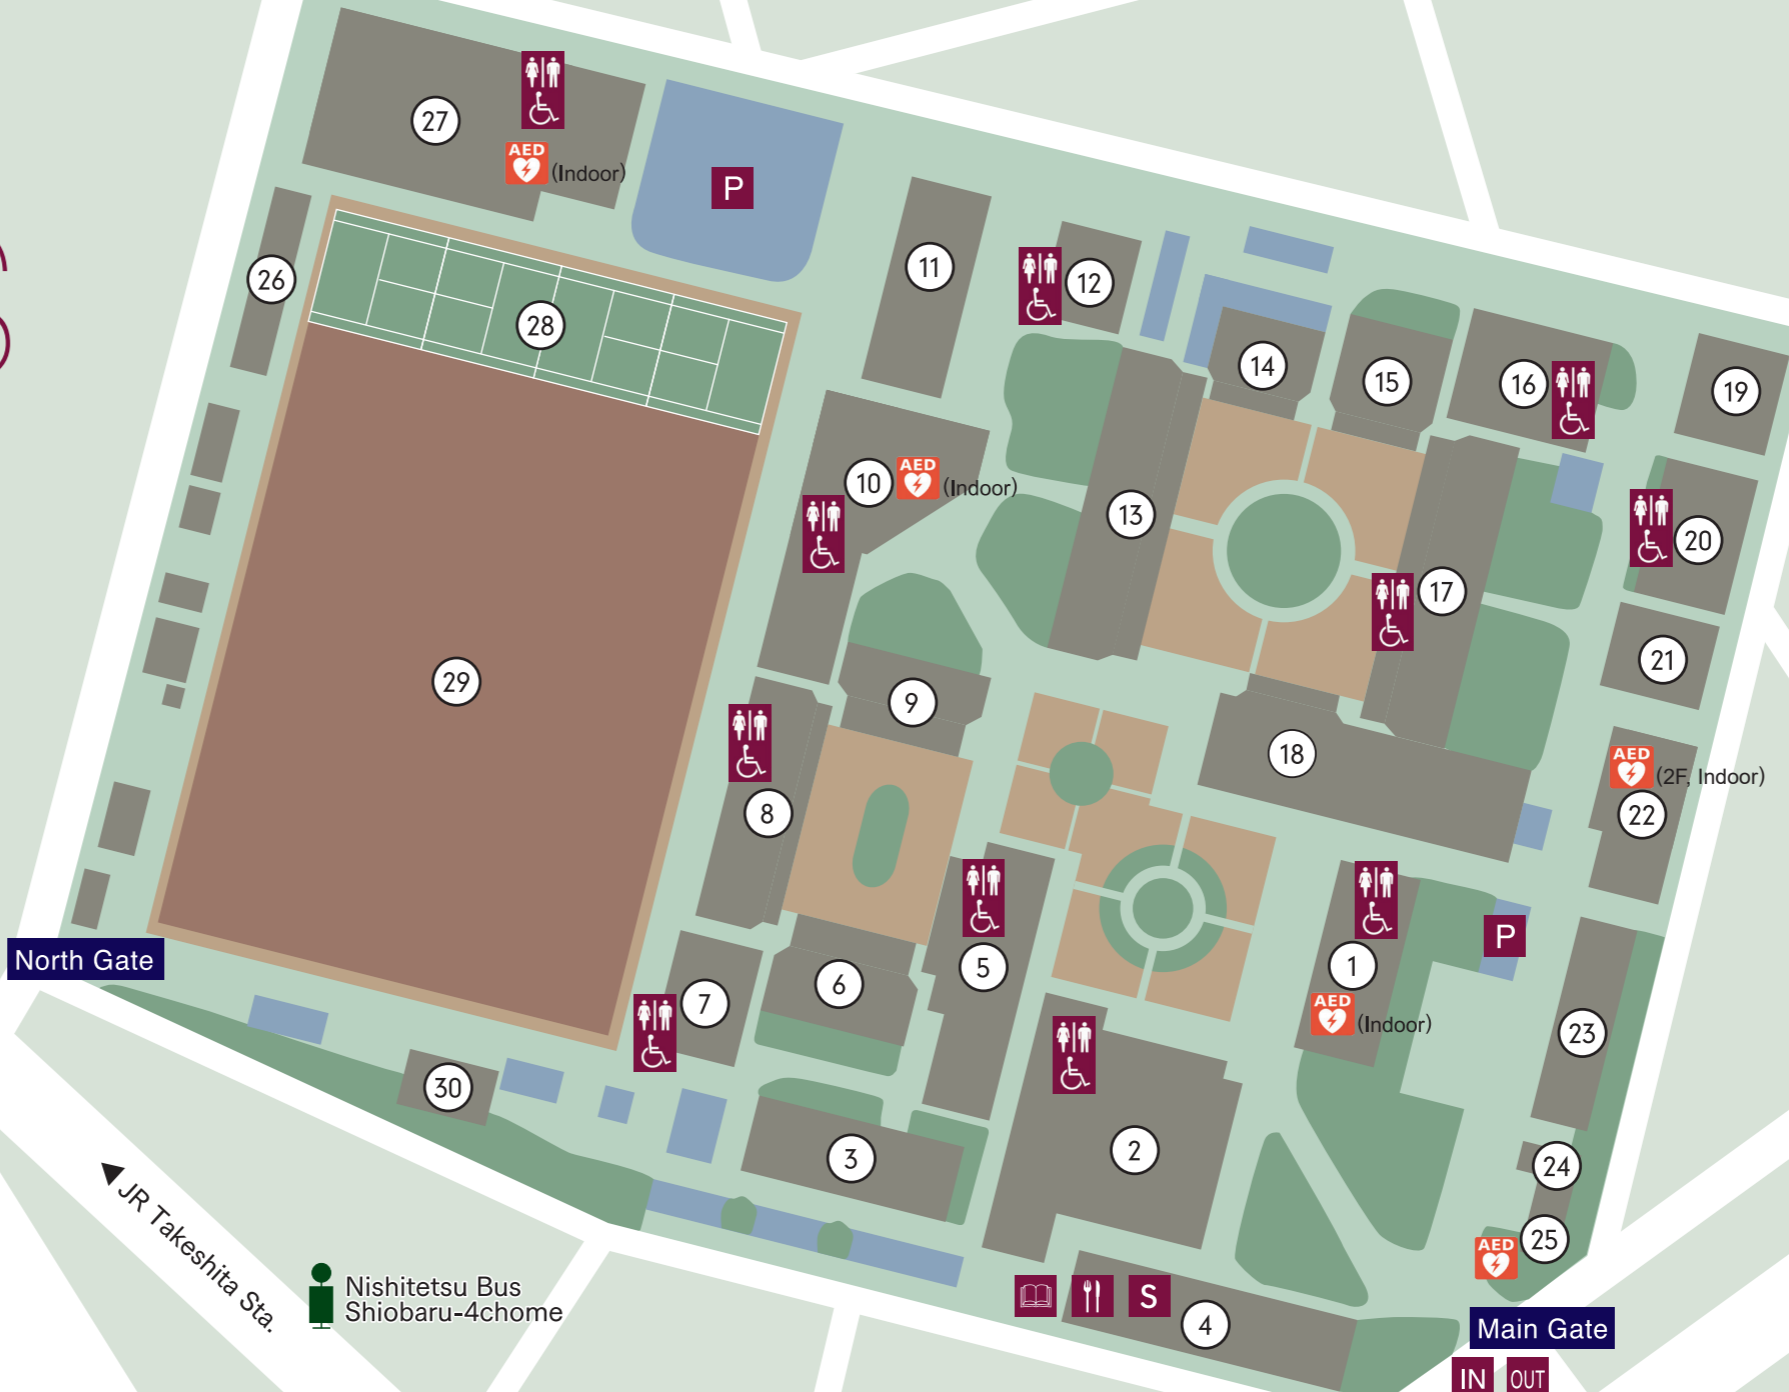

# OHASHI CAMPUS MAP

## OHASHI CAMPUS

4-9-1 Shiobaru Minami-ku, Fukuoka, Japan 815-8540

- ① Administration Office  
International Student and Researcher Support Center  
Global Student Exchange Promotion Center
- ② Multi-purpose Building  
(Social Art Lab)
- ③ Information Infrastructure Office  
(Information Infrastructure Initiative Ohashi Office)
- ④ Design Commons (Restaurant and Stores)  
Center for Health Sciences and Counseling Ohashi Branch  
(Health Consultation • Student Counseling)
- ⑤ Design Library
- ⑥ Building 8
- ⑦ Global Innovation Center (GIC),  
Advanced Design Project Building
- ⑧ Building 7
- ⑨ Building 6
- ⑩ Building 5
- ⑪ Co-Lab Building  
Research Center for Applied Perceptual Science
- ⑫ Building 4
- ⑬ Building 2  
Environmental Design Global Hub
- ⑭ Visual Communication Design Center
- ⑮ Acoustic Research Center
- ⑯ Building 3
- ⑰ Building 1  
Physiological Anthropology Research Center

- Restaurant or Cafeteria
- Parking
- Shop(Retail)
- Bookstore
- Entrance
- Exit
- Accessible
- Bus Stop

N

### AED Automated External Defibrillator (AED) Locations

- ① Administration Office / Entrance (Weekday, Daytime Only)
- ⑩ Building 5 / Entrance (Weekday, Daytime Only)
- ㉒ Research Center for Human Environmental Adaptation (Weekday, Daytime Only)
- ㉕ Security Office (24-hour Support)
- ㉗ Gymnasium (Weekday, Daytime Only)